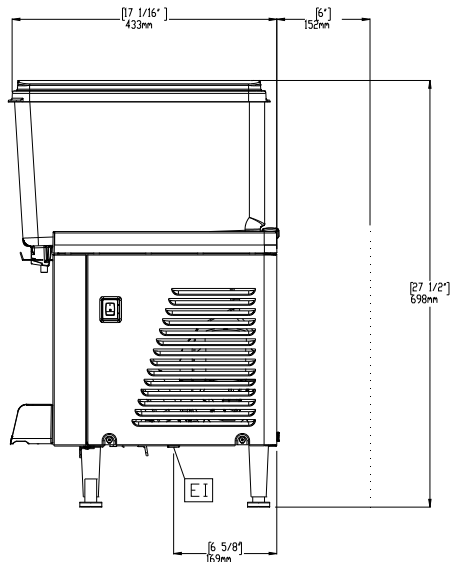

Construction

- Pre-mix dispenser with stainless steel base and clear plastic bowls.
- Compact size of 27 cm wide saves valuable counter space.
- Fewer removable parts to simplify cleaning and reduce maintenance.
- Temperature range from 1.7 - 5° C.
- The air intakes from the bottom and exhaust to back.

Electrical power max.:

0.4 kW

Key Information:

External dimensions, Width: 267 mm

External dimensions, Height: 699 mm

External dimensions, Depth: 451 mm

Net weight: 20 kg

Shipping weight: 24 kg

Shipping height: 528 mm

Shipping width: 381 mm

Shipping depth: 480 mm

side

Top