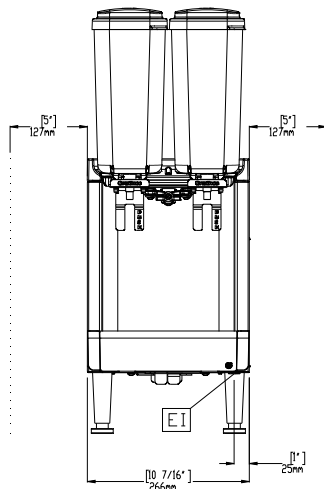

Front

Electric

Supply voltage:

600724 (ECS2E22UK)

230 V/1N ph/50 Hz

Electrical power max.:

0.4 kW

Key Information:

External dimensions, Width: 267 mm

External dimensions, Height: 699 mm

External dimensions, Depth: 451 mm

Net weight: 20 kg

Shipping weight: 24 kg

Shipping height: 528 mm

Shipping width: 381 mm

Shipping depth: 480 mm

Top