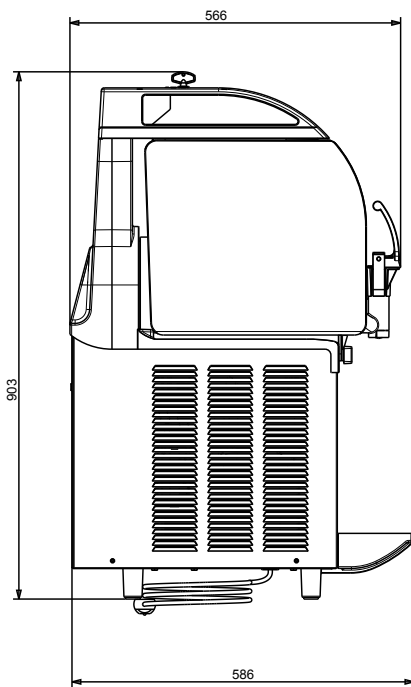

Front

Electric

Supply voltage:

560033 (IPRO1EUK) 230 V/1 ph/50 Hz

Electrical power max.:

0.45 kW

Key Information:

External dimensions, Width: 200 mm

External dimensions, Height: 870 mm

External dimensions, Depth: 580 mm

Net weight: 39 kg

Refrigeration Data

Refrigerant type: R404A

Side

Top

Frozen
Frozen granita dispenser with 1 bowl, electronic control with UK plug