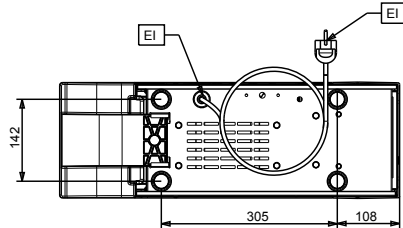

External dimensions, Height: 870 mm

External dimensions, Depth: 580 mm

Net weight: 39 kg

Refrigeration Data

Refrigerant type: R404A

Side

Top

Frozen
Frozen granita dispenser with 1 bowl, electronic control with UK plug