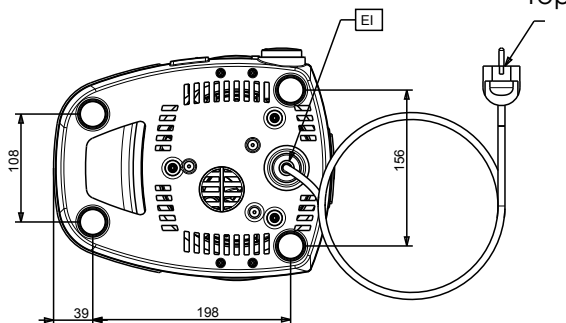

560018 (LOLA3)

Hot chocolate dispenser
with 3 l bowl

Short Form Specification

Item No. _____

3lt hot chocolate dispenser; compact design. Transparent and extractable bowl that can be easily put in the fridge during the night. The vertical tap is easy to clean and to disassemble.

APPROVAL: _____

Front

Side

Top

Electric

Supply voltage:

560018 (LOLA3) 230 V/1 ph/50 Hz

Electrical power max.:

0.85 kW

Key Information:

External dimensions, Width: 233 mm

External dimensions, Height: 436 mm

External dimensions, Depth: 281 mm

Net weight: 52 kg

Shipping weight: 7 kg

Shipping height: 485 mm

Shipping width: 320 mm

Shipping depth: 360 mm

Shipping volume: