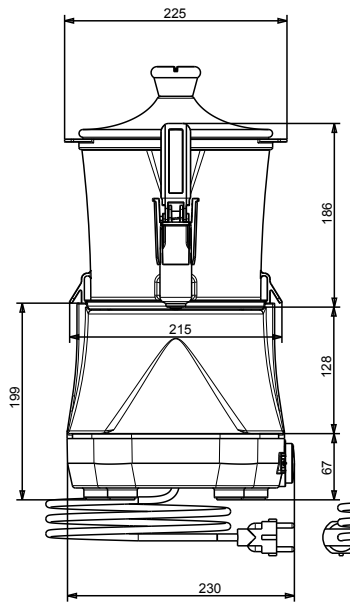

560018 (LOLA3)

Hot chocolate dispenser
with 3 l bowl

Short Form Specification

Item No. _____

3lt hot chocolate dispenser; compact design. Transparent and extractable bowl that can be easily put in the fridge during the night. The vertical tap is easy to clean and to disassemble.

APPROVAL: _____

Front

Side

Top

Electric

Supply voltage:

560018 (LOLA3) 230 V/1 ph/50 Hz

Electrical power max.:

0.85 kW

Key Information:

External dimensions, Width: 233 mm

External dimensions, Height: 436 mm

External dimensions, Depth: 281 mm

Net weight: 52 kg

Shipping weight: 7 kg

Shipping height: 485 mm

Shipping width: 320 mm

Shipping depth: 360 mm

Shipping volume: