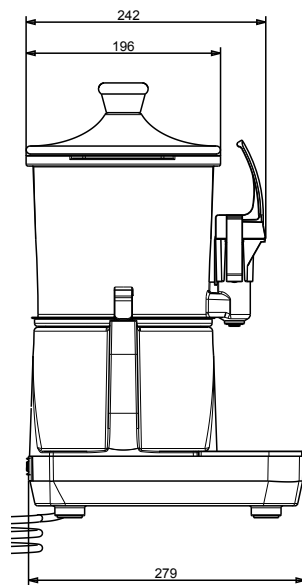

Side

Electric

Supply voltage:

560018 (LOLA3) 230 V/1 ph/50 Hz

Electrical power max.:

0.85 kW

Key Information:

External dimensions, Width: 233 mm

External dimensions, Height: 436 mm

External dimensions, Depth: 281 mm

Net weight: 52 kg

Shipping weight: 7 kg

Shipping height: 485 mm

Shipping width: 320 mm

Shipping depth: 360 mm

Shipping volume: